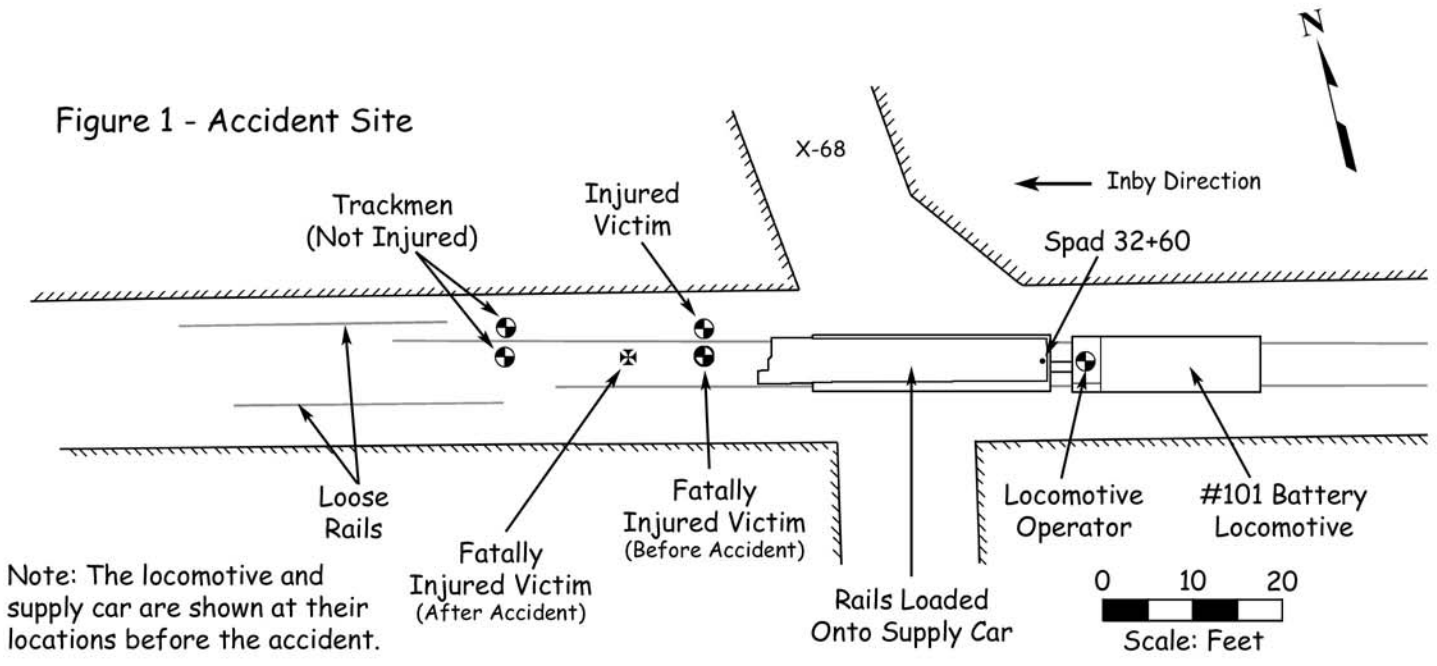

Mine Safety and Health Administration, Report of Investigation
 Fatal Powered Haulage Accident - November 20, 2001
 McElroy Coal Co., McElroy Mine - I.D. No. 46-01437
 Glen Easton, Marshall County, West Virginia

Figure 1 - Accident Site

Figure 2 - Location Map