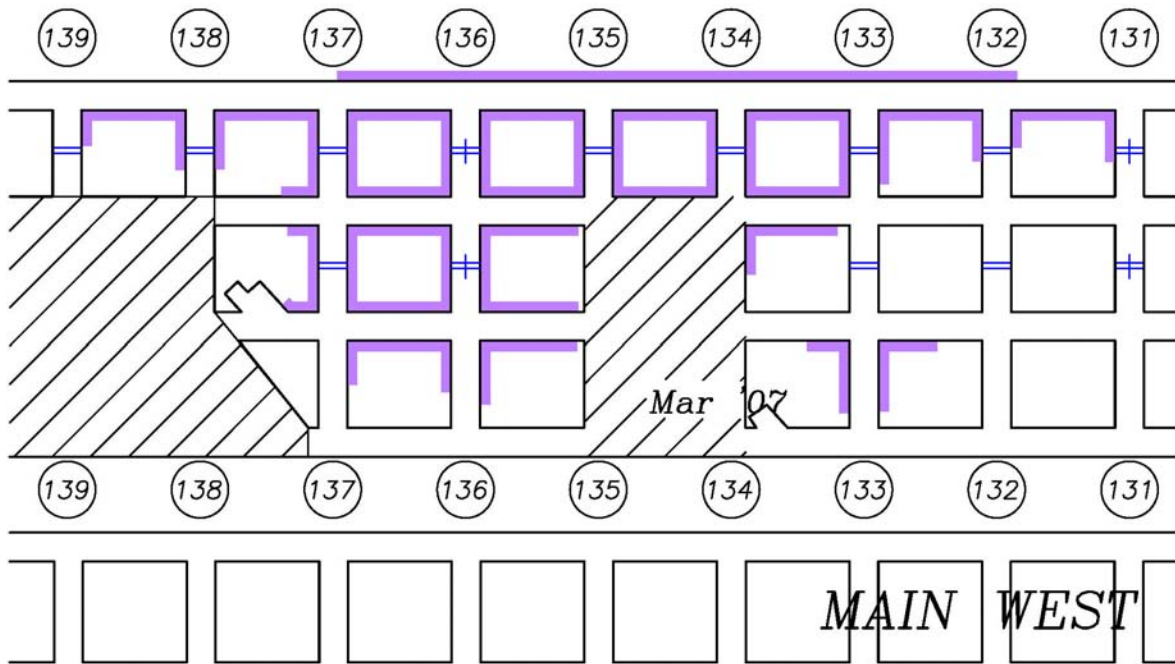

## Appendix O - Images of March 10, 2007, Coal Outburst Accident

**North Barrier Section after March 2007 Coal Outburst Accident**

The following images were taken on March 16, 2007, during an investigation of the March 10, 2007, coal burst by Michael Hardy and Leo Gilbride of AAI and Laine Adair and Gary Peacock of GRI. A location diagram was inserted into each photo by the accident investigation team. The green arrow indicates the camera view point as determined from AAI's notes.